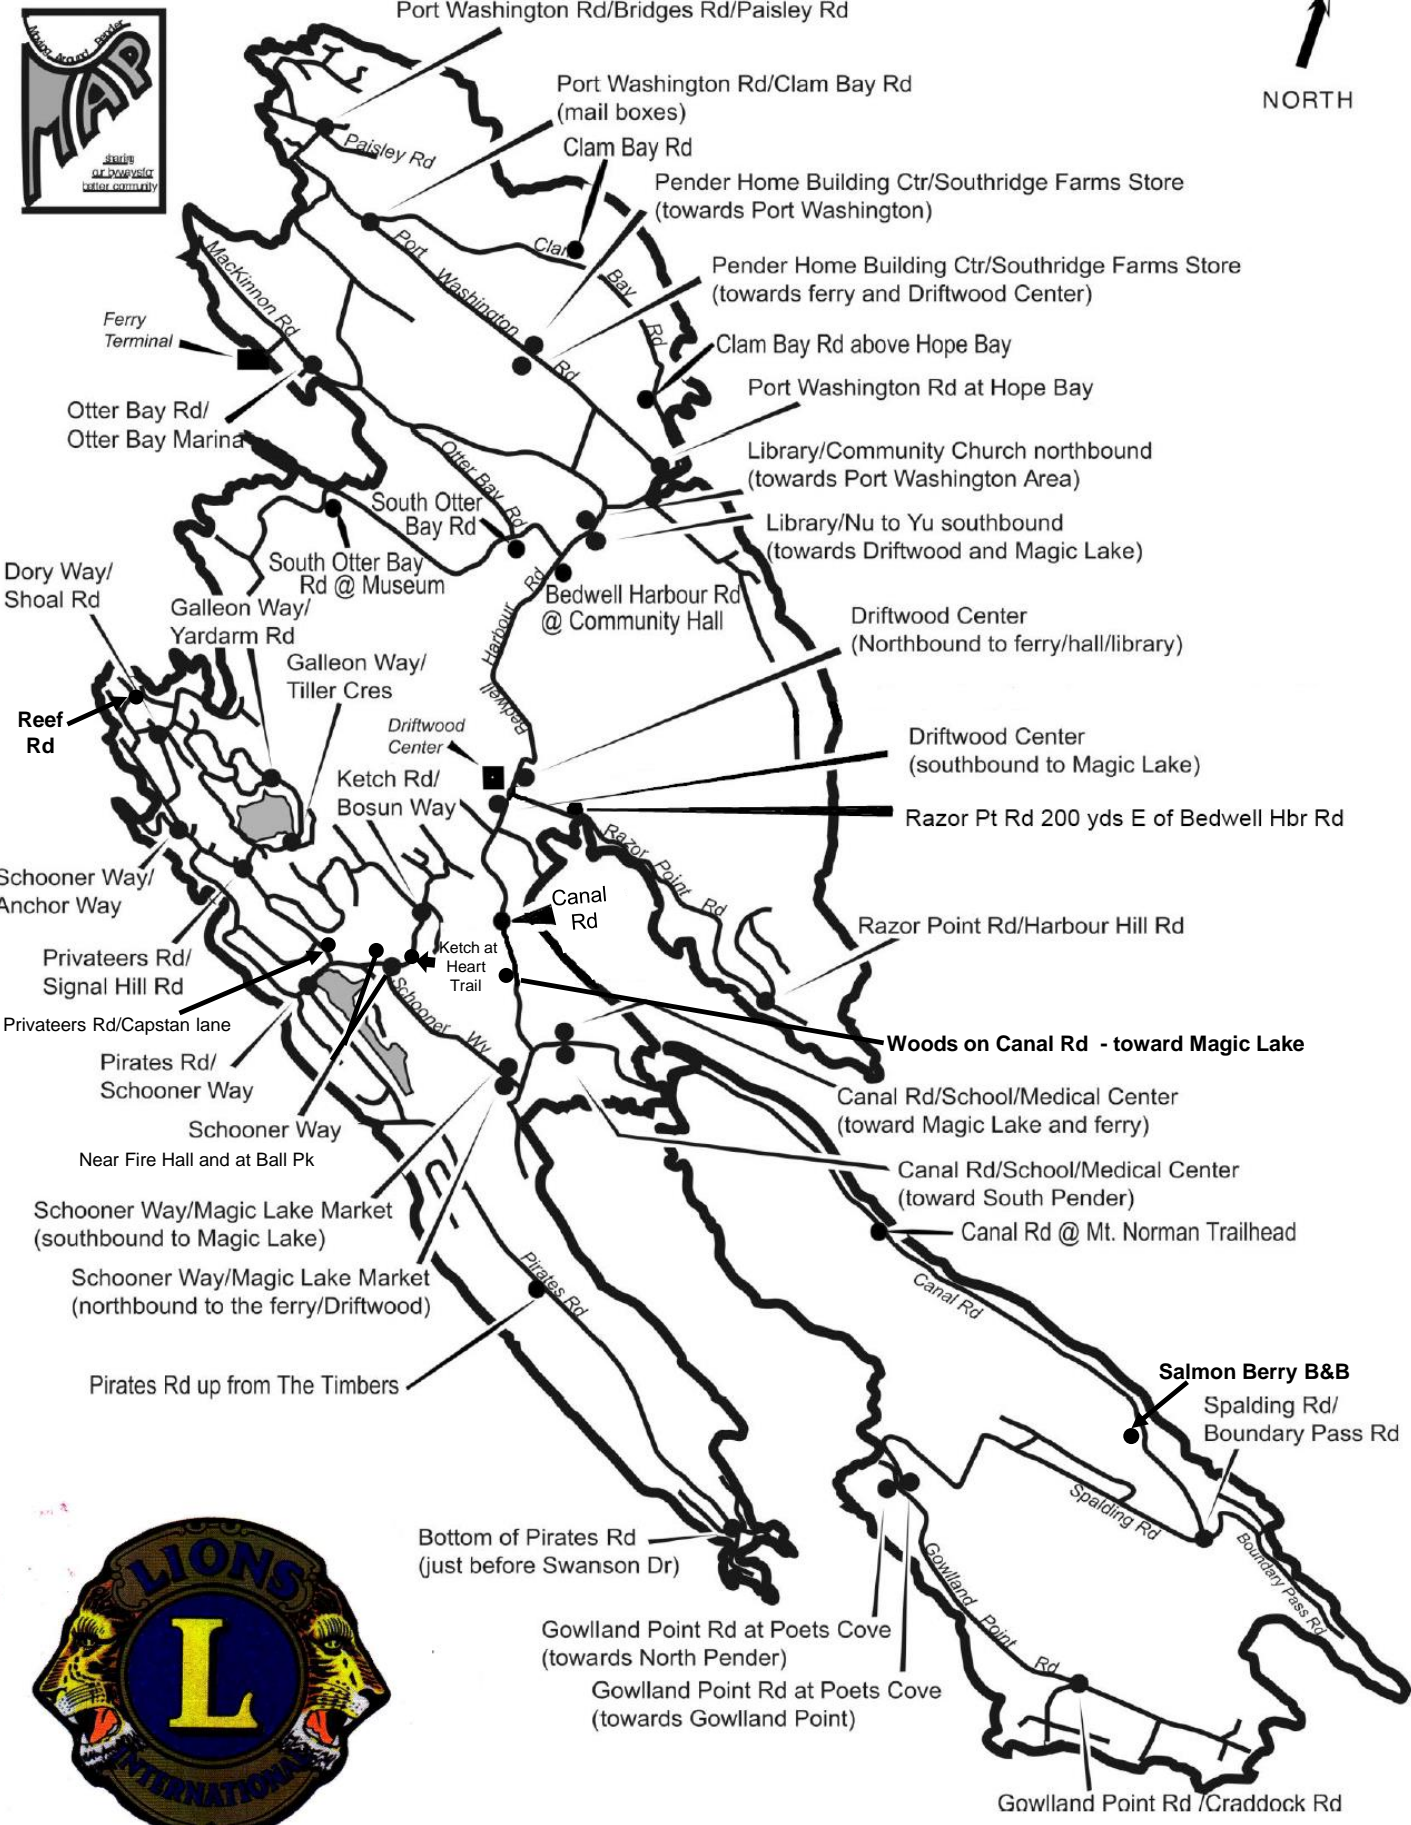

Port Washington Rd/Bridges Rd/Paisley Rd

Port Washington Rd/Clam Bay Rd (mail boxes)

Clam Bay Rd

Pender Home Building Ctr/Southridge Farms Store (towards Port Washington)

Pender Home Building Ctr/Southridge Farms Store (towards ferry and Driftwood Center)

South Otter Bay Rd

South Otter Bay Rd @ Museum

Bedwell Harbour Rd @ Community Hall

Driftwood Center (Northbound to ferry/hall/library)

Driftwood Center (southbound to Magic Lake)

Razor Pt Rd 200 yds E of Bedwell Hbr Rd

Schooner Way/Anchor Way

Privateers Rd/Signal Hill Rd

Privateers Rd/Capstan lane

Pirates Rd/Schooner Way

Schooner Way Near Fire Hall and at Ball Pk

Schooner Way/Magic Lake Market (southbound to Magic Lake)

Schooner Way/Magic Lake Market (northbound to the ferry/Driftwood)

Pirates Rd up from The Timbers

Bottom of Pirates Rd (just before Swanson Dr)

Gowlland Point Rd at Poets Cove (towards North Pender)

Gowlland Point Rd at Poets Cove (towards Gowlland Point)

Salmon Berry B&B